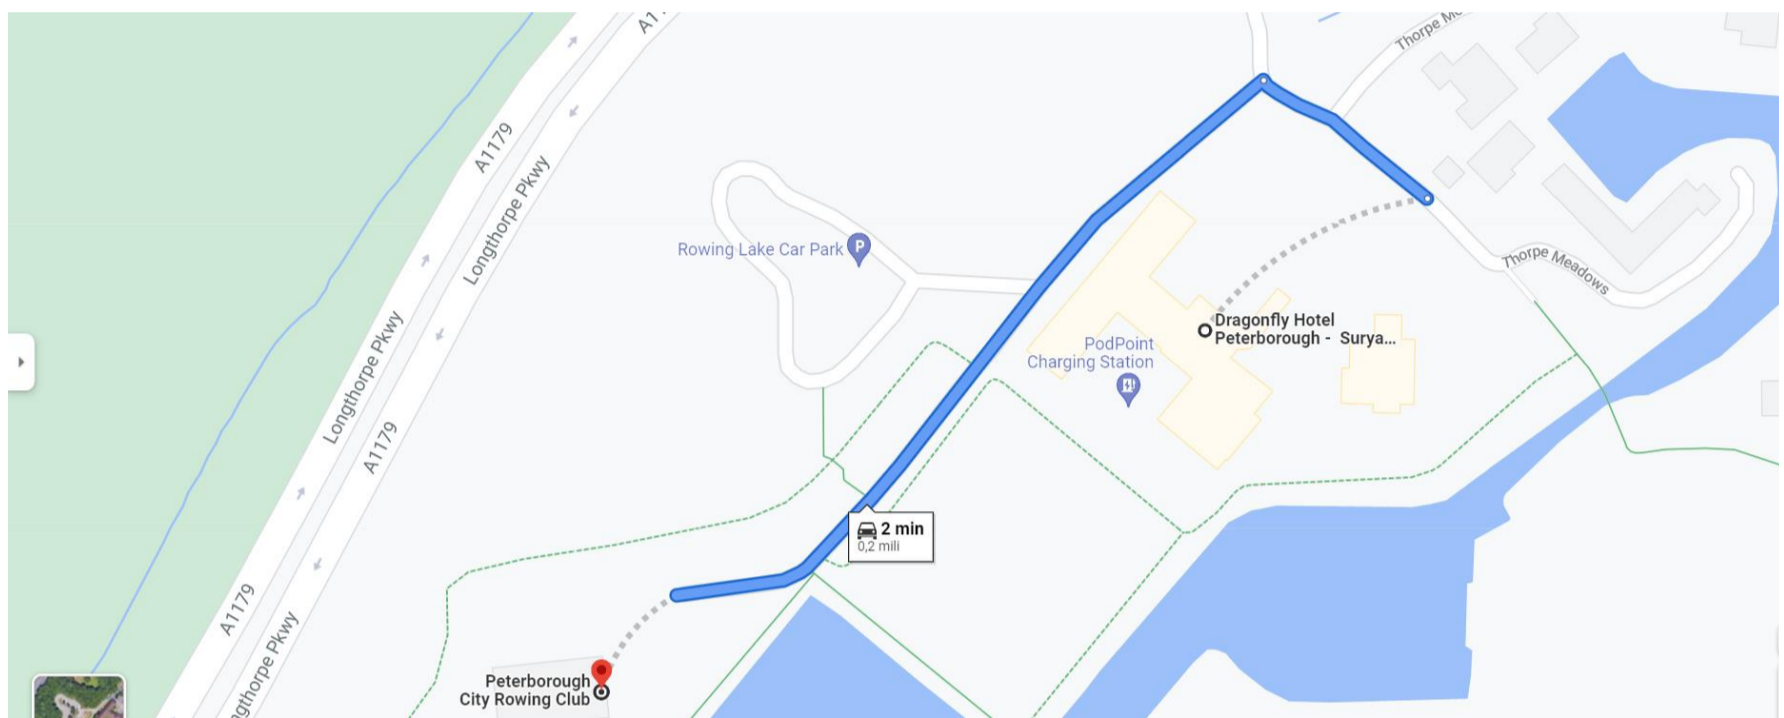

Parking at Dragonfly Hotel

Thorpe Meadows, Peterborough

PE3 6GA

Parking at the hotel is managed by an external company and is **pay to park**. There will be an **attendant** with whom **you must register your vehicle with, or you will receive a penalty fine.**