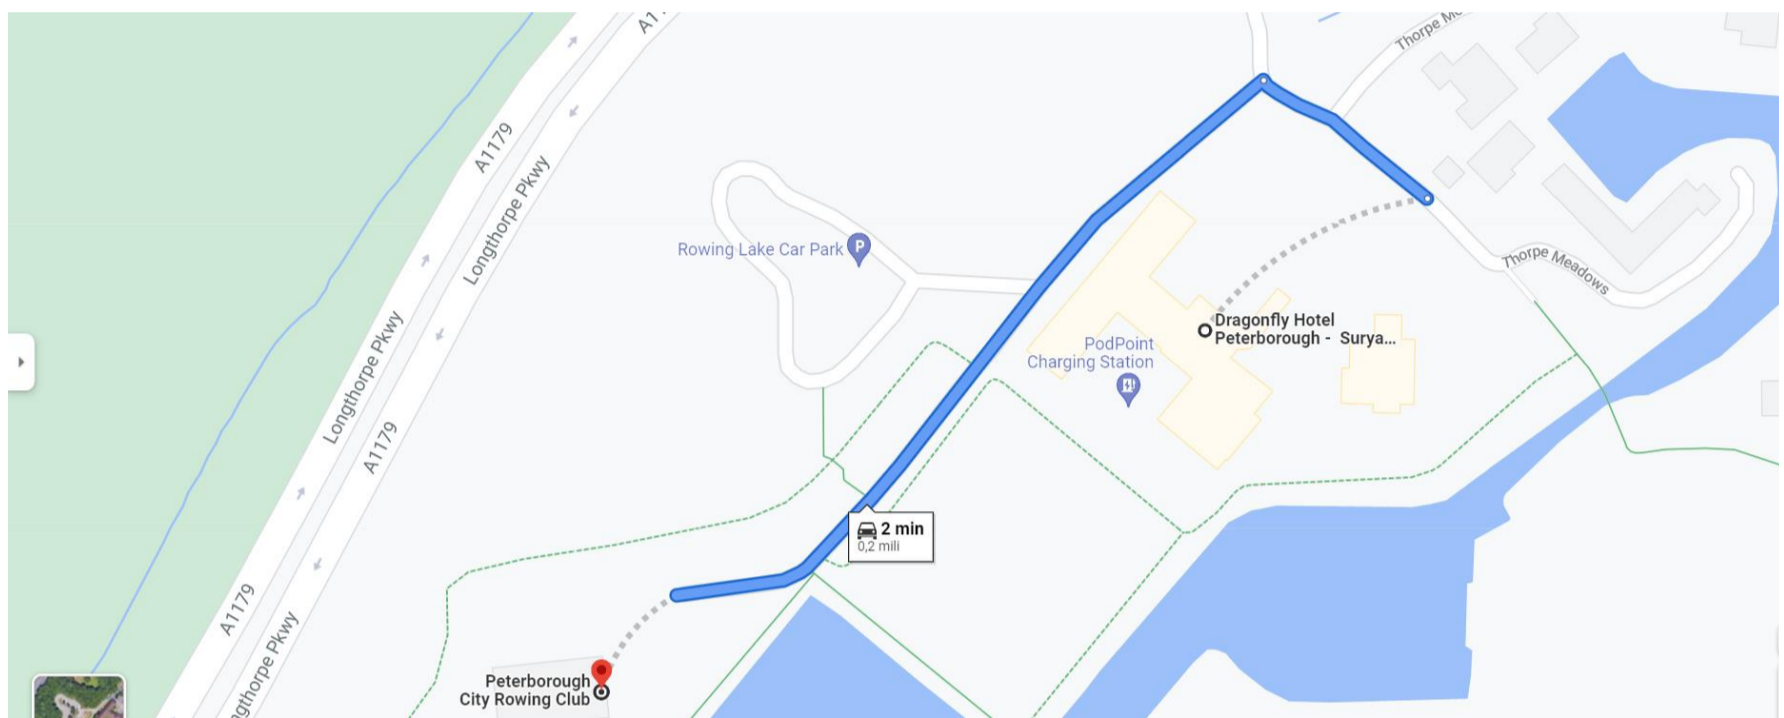

Parking at Dragonfly Hotel

Thorpe Meadows, Peterborough

PE3 6GA

Parking at the hotel is managed by an external company and is free of charge but **you must register your vehicle at the hotel reception, or you will receive a penalty fine.**